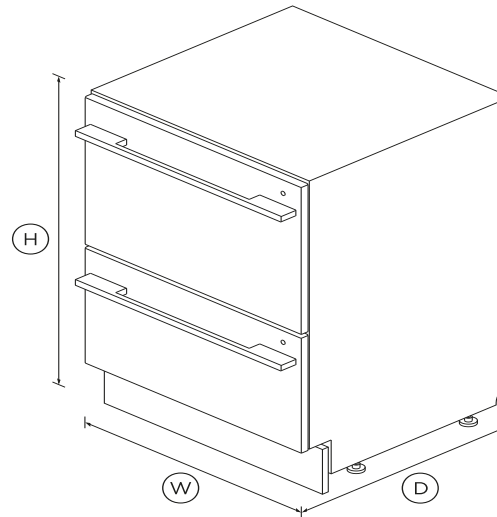

Double DishDrawer™ Dishwasher, Sanitise

Series 7 | Contemporary

Black Stainless Steel

Wash one drawer while you load the other, with minimal bending. Or wash both at once, with room in each drawer for full size dinner plates.

DIMENSIONS

Height	820 - 880 mm
Width	599 mm
Depth	573 mm

FEATURES & BENEFITS

Multiple wash types

Wash modifiers allow specialised cycle settings. Quick delivers faster with no performance reduction, Sanitise provides extra protection from bacteria, and Extra Dry is perfect for plastic dishes.

SPECIFICATIONS

Accessories

Contemporary round handle kit	Part number 81645
Cutlery basket	2
Kickstrip	recessed
Knife clip and multipurpose	•

Capacity and Loading

Accommodates round plates	280mm
Adjustable height, foldable	•
Fold down tines	•
Pitch adjustable tines	•
Place settings	6

Power requirements

Amperage	8.5A
----------	-------------

Product dimensions

Depth	573 mm
Height	820 - 880 mm
Width	599 mm

Warranty

Parts and labour	5 years
------------------	----------------

Wash Programs